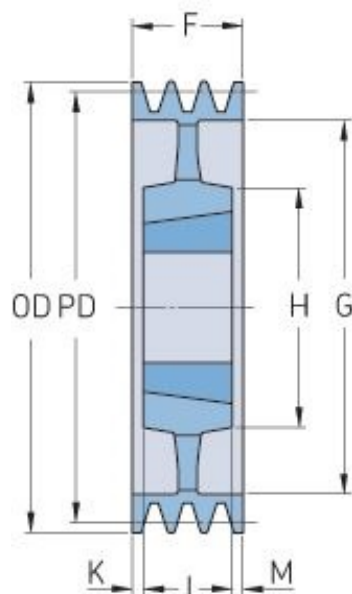

PHP 6SPB335TB

Pitch diameter (mm)	335
Outside diameter (mm)	342
Pulley type	5
Bushing no.	3535
Min. bore (mm)	35
Max. bore (mm)	90
F (mm)	120
G (mm)	292
K (mm)	15.5
L (mm)	89
M (mm)	15.5
H (mm)	191
Weight (kg)	26