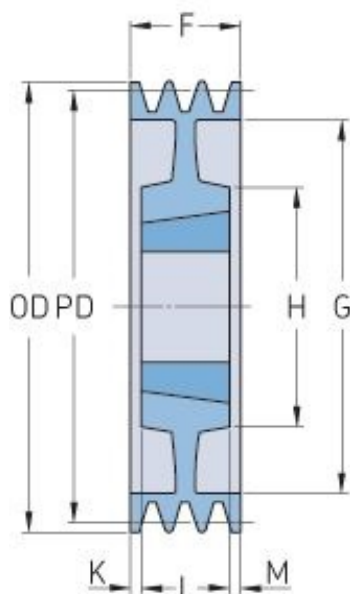

PHP 6SPB280TB

Pitch diameter (mm)	280
Outside diameter (mm)	287
Pulley type	7
Bushing no.	3535
Min. bore (mm)	35
Max. bore (mm)	90
F (mm)	120
G (mm)	237
K (mm)	15.5
L (mm)	89
M (mm)	15.5
H (mm)	191
Weight (kg)	23.5