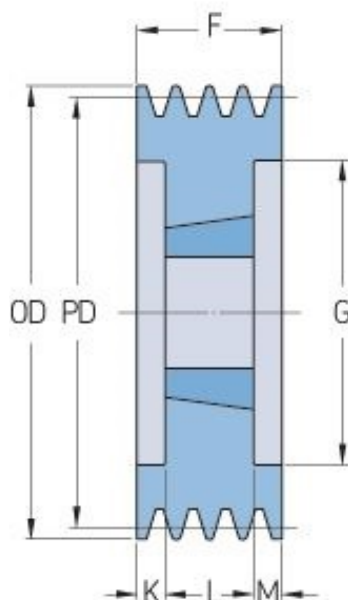

PHP 6SPB212TB

Pitch diameter (mm)	212
Outside diameter (mm)	219
Pulley type	3
Bushing no.	3535
Min. bore (mm)	35
Max. bore (mm)	90
F (mm)	120
G (mm)	169
K (mm)	15.5
L (mm)	89
M (mm)	15.5
H (mm)	-
Weight (kg)	13.2