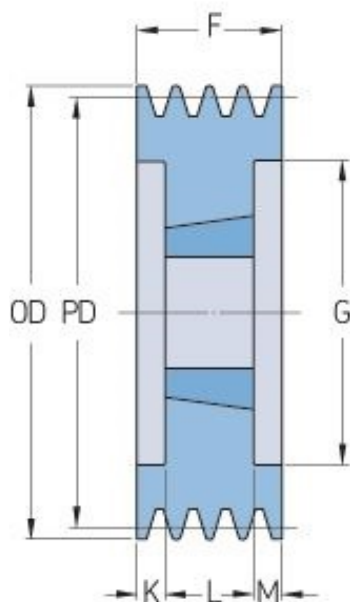

PHP 6SPB190TB

Pitch diameter (mm)	190
Outside diameter (mm)	197
Pulley type	3
Bushing no.	3020
Min. bore (mm)	25
Max. bore (mm)	75
F (mm)	120
G (mm)	147
K (mm)	34.5
L (mm)	51
M (mm)	34.5
H (mm)	-
Weight (kg)	10.2