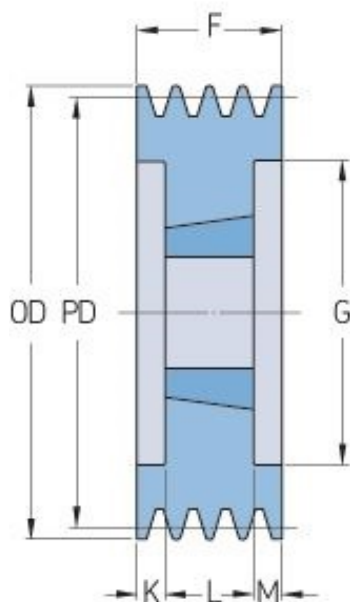

PHP 6SPB160TB

Pitch diameter (mm)	160
Outside diameter (mm)	167
Pulley type	3
Bushing no.	3020
Min. bore (mm)	25
Max. bore (mm)	75
F (mm)	120
G (mm)	117
K (mm)	34.5
L (mm)	51
M (mm)	34.5
H (mm)	-
Weight (kg)	5.9