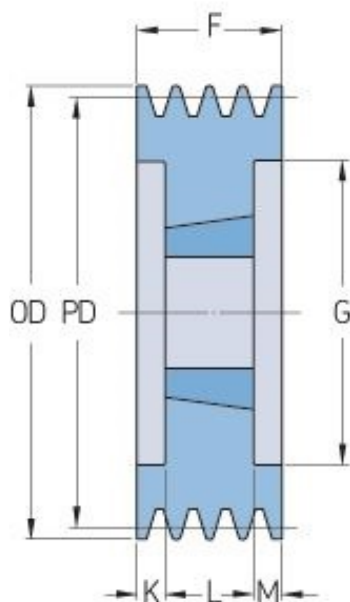

PHP 6SPB132TB

Pitch diameter (mm)	132
Outside diameter (mm)	139
Pulley type	3
Bushing no.	2012
Min. bore (mm)	14
Max. bore (mm)	50
F (mm)	120
G (mm)	90
K (mm)	44
L (mm)	32
M (mm)	44
H (mm)	-
Weight (kg)	4.5