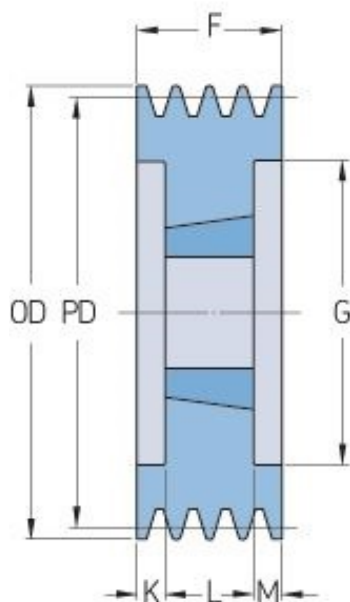

# PHP 6SPB125TB

Pitch diameter (mm)	125
Outside diameter (mm)	132
Pulley type	3
Bushing no.	2012
Min. bore (mm)	14
Max. bore (mm)	50
F (mm)	120
G (mm)	83
K (mm)	44
L (mm)	32
M (mm)	44
H (mm)	-
Weight (kg)	4.2