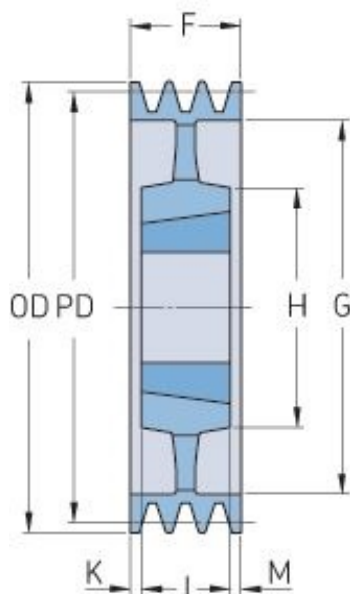

PHP 6SPB1250TB

Pitch diameter (mm)	1250
Outside diameter (mm)	1257
Pulley type	5
Bushing no.	4545
Min. bore (mm)	55
Max. bore (mm)	110
F (mm)	120
G (mm)	1204
K (mm)	3
L (mm)	127
M (mm)	3
H (mm)	240
Weight (kg)	210