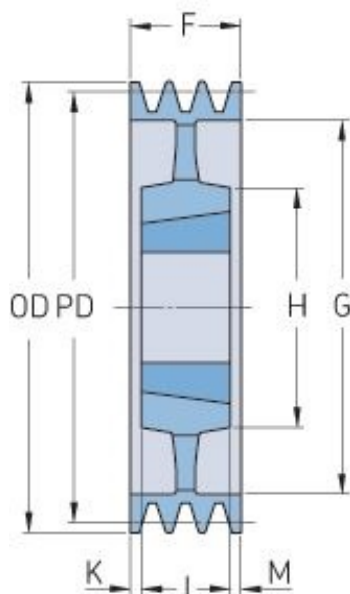

# PHP 5SPZ315TB

Pitch diameter (mm)	315
Outside diameter (mm)	319
Pulley type	5
Bushing no.	2517
Min. bore (mm)	16
Max. bore (mm)	60
F (mm)	64
G (mm)	287
K (mm)	9.5
L (mm)	45
M (mm)	9.5
H (mm)	120
Weight (kg)	13.3