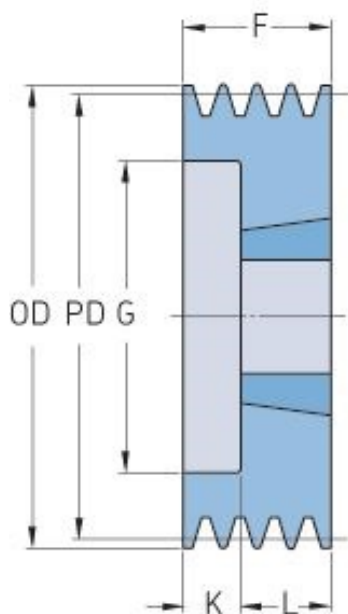

# PHP 5SPZ112TB

Pitch diameter (mm)	112
Outside diameter (mm)	116
Pulley type	6
Bushing no.	2012
Min. bore (mm)	14
Max. bore (mm)	50
F (mm)	64
G (mm)	84
K (mm)	32
L (mm)	32
M (mm)	-
H (mm)	-
Weight (kg)	2