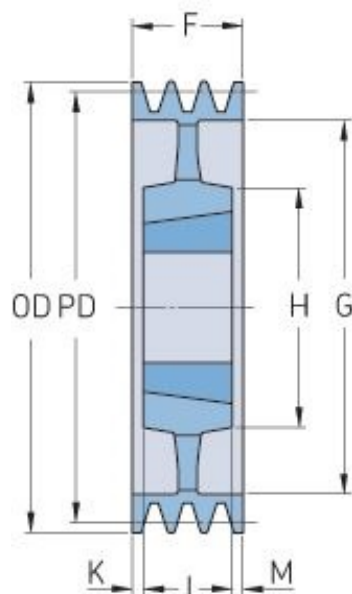

# PHP 5SPC500TB

Pitch diameter (mm)	500
Outside diameter (mm)	509.6
Pulley type	5
Bushing no.	4040
Min. bore (mm)	40
Max. bore (mm)	100
F (mm)	136
G (mm)	444
K (mm)	17
L (mm)	102
M (mm)	17
H (mm)	200
Weight (kg)	51