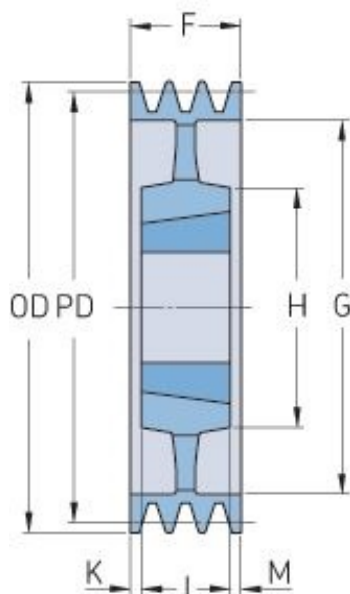

PHP 5SPC450TB

Pitch diameter (mm)	450
Outside diameter (mm)	459.6
Pulley type	5
Bushing no.	4040
Min. bore (mm)	40
Max. bore (mm)	100
F (mm)	136
G (mm)	394
K (mm)	17
L (mm)	102
M (mm)	17
H (mm)	200
Weight (kg)	44.3