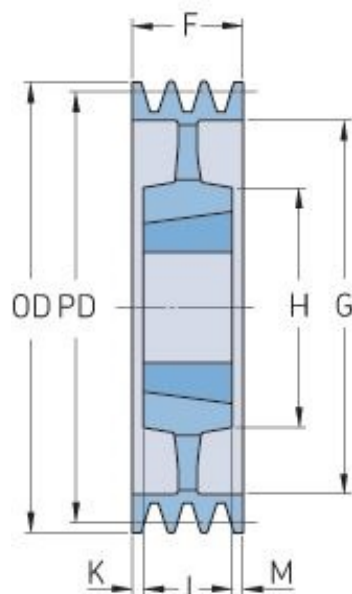

PHP 5SPC425TB

Pitch diameter (mm)	425
Outside diameter (mm)	434.6
Pulley type	5
Bushing no.	3535
Min. bore (mm)	35
Max. bore (mm)	90
F (mm)	136
G (mm)	369
K (mm)	23.5
L (mm)	89
M (mm)	23.5
H (mm)	170
Weight (kg)	42.5