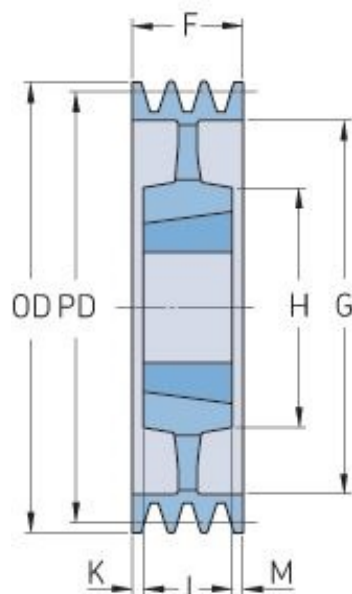

# PHP 5SPC400TB

Pitch diameter (mm)	400
Outside diameter (mm)	409.6
Pulley type	5
Bushing no.	3535
Min. bore (mm)	35
Max. bore (mm)	90
F (mm)	136
G (mm)	344
K (mm)	23.5
L (mm)	89
M (mm)	23.5
H (mm)	170
Weight (kg)	38.5