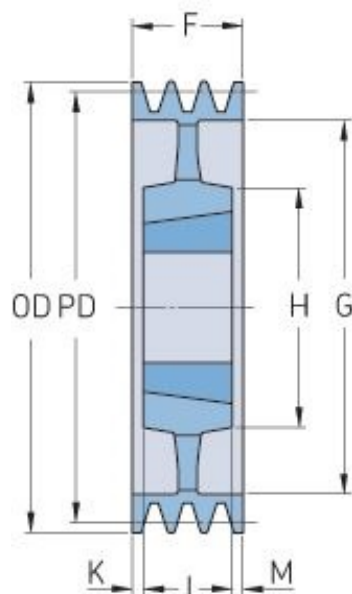

PHP 5SPC375TB

Pitch diameter (mm)	375
Outside diameter (mm)	384.6
Pulley type	5
Bushing no.	3535
Min. bore (mm)	35
Max. bore (mm)	90
F (mm)	136
G (mm)	324
K (mm)	23.5
L (mm)	89
M (mm)	23.5
H (mm)	170
Weight (kg)	35.6