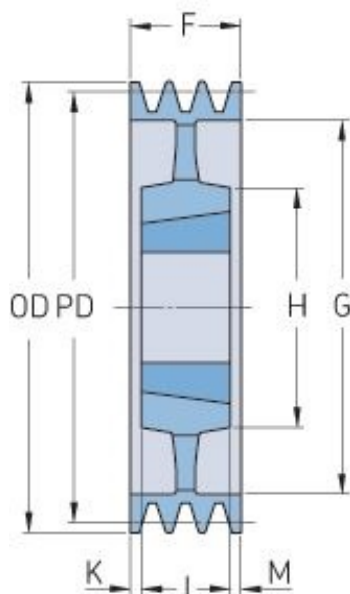

PHP 5SPC335TB

Pitch diameter (mm)	335
Outside diameter (mm)	344.6
Pulley type	5
Bushing no.	3535
Min. bore (mm)	35
Max. bore (mm)	90
F (mm)	136
G (mm)	280
K (mm)	23.5
L (mm)	89
M (mm)	23.5
H (mm)	170
Weight (kg)	31.1