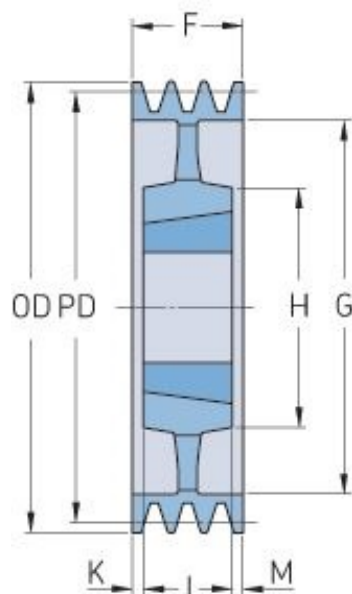

# PHP 5SPC315TB

Pitch diameter (mm)	315
Outside diameter (mm)	324.6
Pulley type	5
Bushing no.	3535
Min. bore (mm)	35
Max. bore (mm)	90
F (mm)	136
G (mm)	264
K (mm)	23.5
L (mm)	89
M (mm)	23.5
H (mm)	170
Weight (kg)	28.1