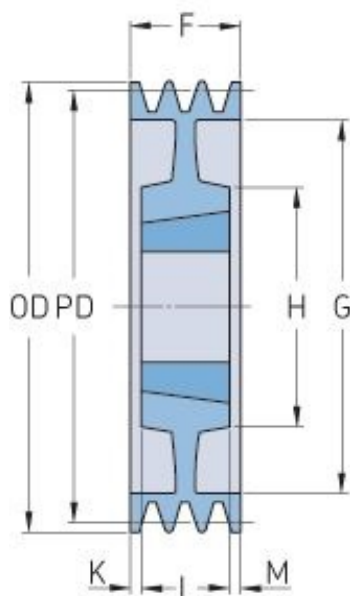

# PHP 5SPC300TB

Pitch diameter (mm)	300
Outside diameter (mm)	309.6
Pulley type	7
Bushing no.	3535
Min. bore (mm)	35
Max. bore (mm)	90
F (mm)	136
G (mm)	247
K (mm)	23.5
L (mm)	89
M (mm)	23.5
H (mm)	170
Weight (kg)	28.2