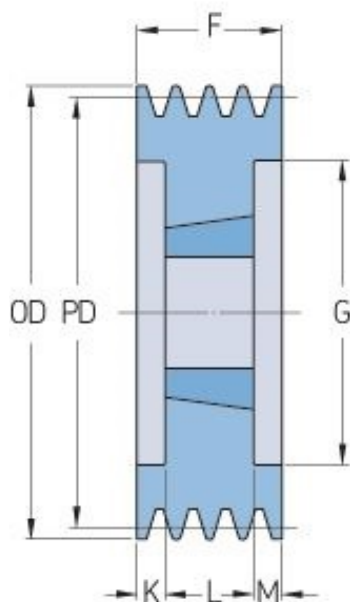

PHP 5SPC280TB

Pitch diameter (mm)	280
Outside diameter (mm)	289.6
Pulley type	3
Bushing no.	3535
Min. bore (mm)	35
Max. bore (mm)	90
F (mm)	136
G (mm)	228
K (mm)	23.5
L (mm)	89
M (mm)	23.5
H (mm)	-
Weight (kg)	28.4