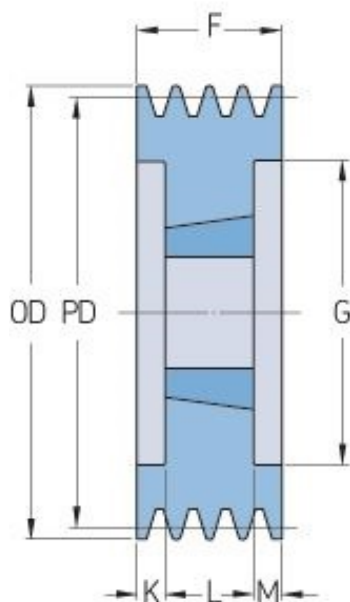

PHP 5SPC250TB

Pitch diameter (mm)	250
Outside diameter (mm)	259.6
Pulley type	3
Bushing no.	3535
Min. bore (mm)	35
Max. bore (mm)	90
F (mm)	136
G (mm)	198
K (mm)	23.5
L (mm)	89
M (mm)	23.5
H (mm)	-
Weight (kg)	21.5