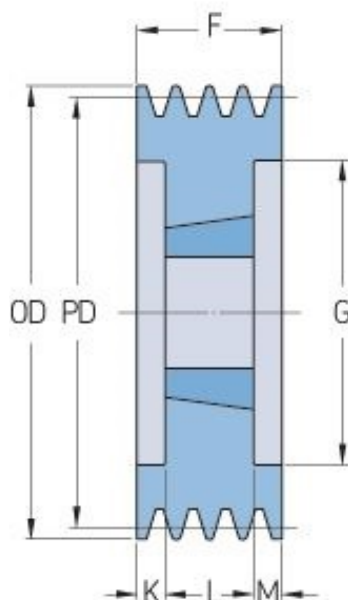

PHP 5SPC212TB

Pitch diameter (mm)	212
Outside diameter (mm)	221.6
Pulley type	3
Bushing no.	3535
Min. bore (mm)	35
Max. bore (mm)	90
F (mm)	136
G (mm)	160
K (mm)	23.5
L (mm)	89
M (mm)	23.5
H (mm)	-
Weight (kg)	14.5