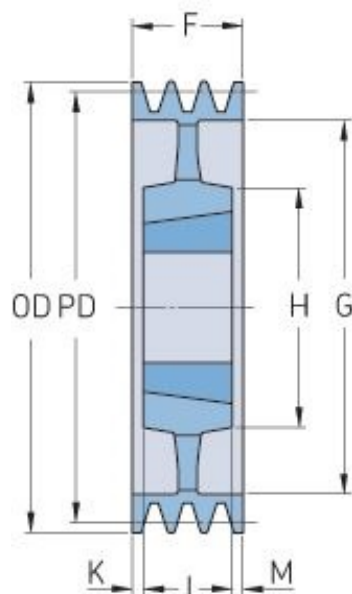

PHP 5SPC1250TB

Pitch diameter (mm)	1250
Outside diameter (mm)	1259.6
Pulley type	5
Bushing no.	5050
Min. bore (mm)	70
Max. bore (mm)	125
F (mm)	136
G (mm)	1187
K (mm)	4.5
L (mm)	127
M (mm)	4.5
H (mm)	245
Weight (kg)	210