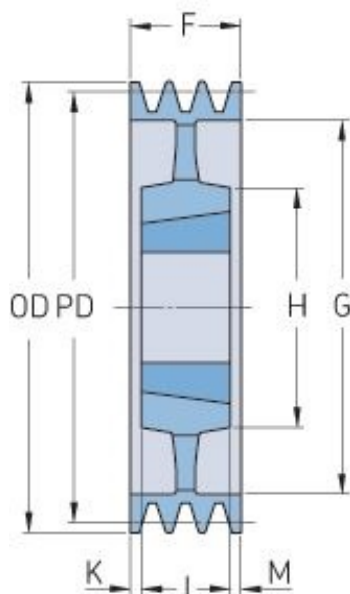

PHP 5SPB400TB

Pitch diameter (mm)	400
Outside diameter (mm)	407
Pulley type	5
Bushing no.	3535
Min. bore (mm)	35
Max. bore (mm)	90
F (mm)	101
G (mm)	357
K (mm)	6
L (mm)	89
M (mm)	6
H (mm)	170
Weight (kg)	30.2