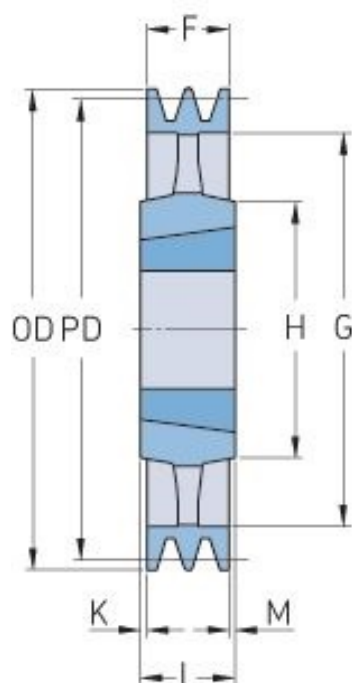

PHP 5SPB355TB

| | |
|-----------------------|------|
| Pitch diameter (mm) | 355 |
| Outside diameter (mm) | 362 |
| Pulley type | 4 |
| Bushing no. | 3535 |
| Min. bore (mm) | 35 |
| Max. bore (mm) | 90 |
| F (mm) | 101 |
| G (mm) | 312 |
| K (mm) | 6 |
| L (mm) | 89 |
| M (mm) | 6 |
| H (mm) | 170 |
| Weight (kg) | 25.5 |