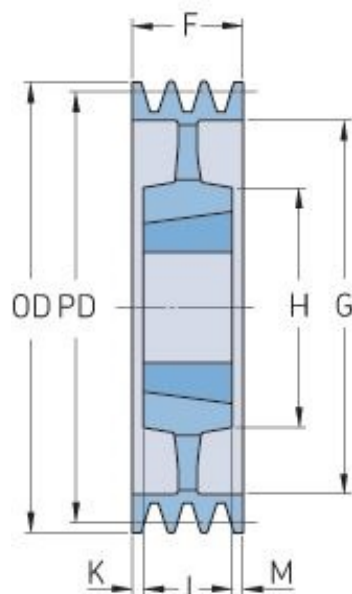

PHP 5SPB315TB

Pitch diameter (mm)	315
Outside diameter (mm)	322
Pulley type	5
Bushing no.	3535
Min. bore (mm)	35
Max. bore (mm)	90
F (mm)	101
G (mm)	272
K (mm)	6
L (mm)	89
M (mm)	6
H (mm)	170
Weight (kg)	22.3