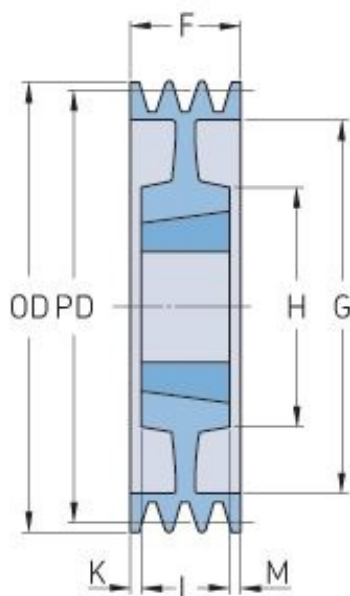

PHP 5SPB280TB

Pitch diameter (mm)	280
Outside diameter (mm)	287
Pulley type	7
Bushing no.	3535
Min. bore (mm)	35
Max. bore (mm)	90
F (mm)	101
G (mm)	237
K (mm)	6
L (mm)	89
M (mm)	6
H (mm)	170
Weight (kg)	21.4