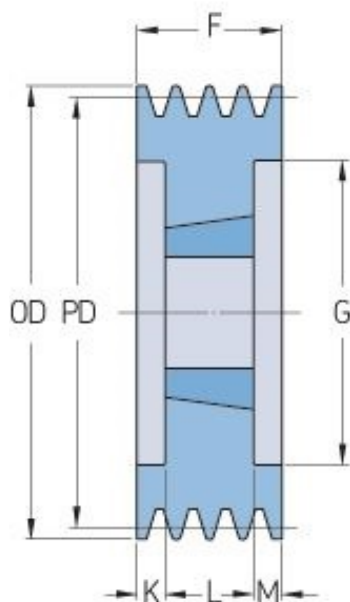

PHP 5SPB224TB

Pitch diameter (mm)	224
Outside diameter (mm)	231
Pulley type	3
Bushing no.	3020
Min. bore (mm)	25
Max. bore (mm)	75
F (mm)	101
G (mm)	181
K (mm)	25
L (mm)	51
M (mm)	25
H (mm)	-
Weight (kg)	13.7