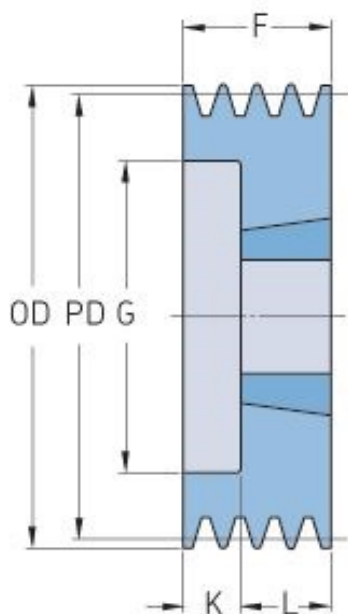

# PHP 5SPB125TB

Pitch diameter (mm)	125
Outside diameter (mm)	132
Pulley type	6
Bushing no.	2012
Min. bore (mm)	14
Max. bore (mm)	50
F (mm)	101
G (mm)	87
K (mm)	69
L (mm)	32
M (mm)	-
H (mm)	-
Weight (kg)	3.6