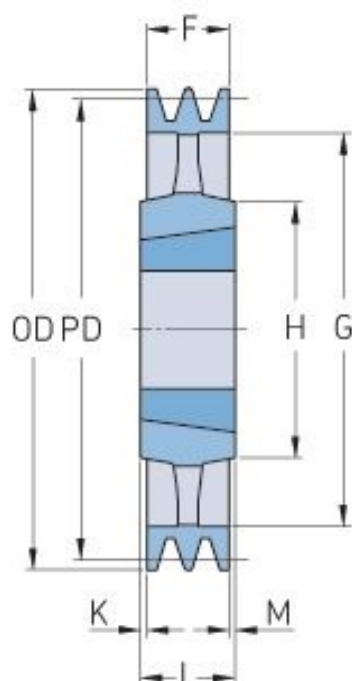

PHP 5SPB1250TB

Pitch diameter (mm)	1250
Outside diameter (mm)	1257
Pulley type	4
Bushing no.	4545
Min. bore (mm)	55
Max. bore (mm)	110
F (mm)	101
G (mm)	1204
K (mm)	6.5
L (mm)	114
M (mm)	6.5
H (mm)	225
Weight (kg)	180