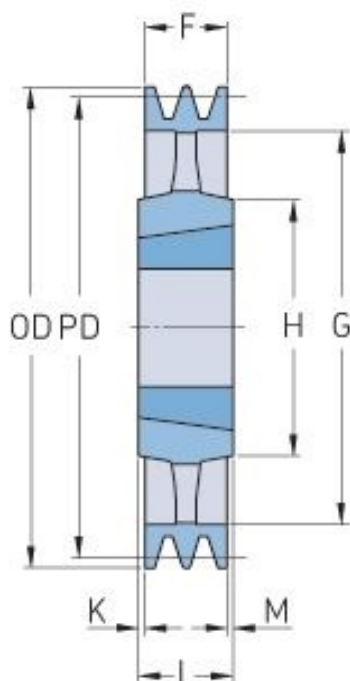

# PHP 5SPA500TB

Pitch diameter (mm)	500
Outside diameter (mm)	505.5
Pulley type	4
Bushing no.	3535
Min. bore (mm)	35
Max. bore (mm)	90
F (mm)	80
G (mm)	465
K (mm)	4.5
L (mm)	89
M (mm)	4.5
H (mm)	170
Weight (kg)	31.7