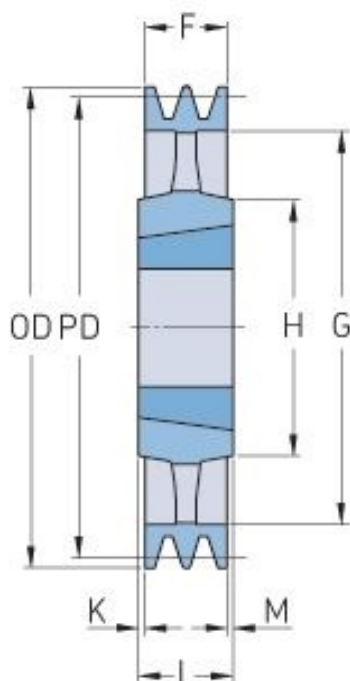

# PHP 5SPA450TB

Pitch diameter (mm)	450
Outside diameter (mm)	455.5
Pulley type	4
Bushing no.	3535
Min. bore (mm)	35
Max. bore (mm)	90
F (mm)	80
G (mm)	415
K (mm)	4.5
L (mm)	89
M (mm)	4.5
H (mm)	170
Weight (kg)	28.5