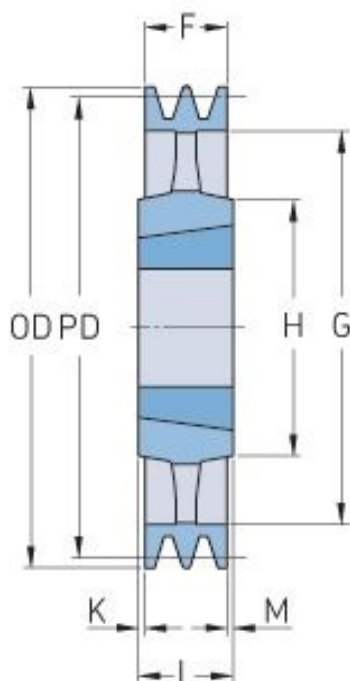

# PHP 5SPA400TB

Pitch diameter (mm)	400
Outside diameter (mm)	405.5
Pulley type	4
Bushing no.	3535
Min. bore (mm)	35
Max. bore (mm)	90
F (mm)	80
G (mm)	365
K (mm)	4.5
L (mm)	89
M (mm)	4.5
H (mm)	170
Weight (kg)	24.8