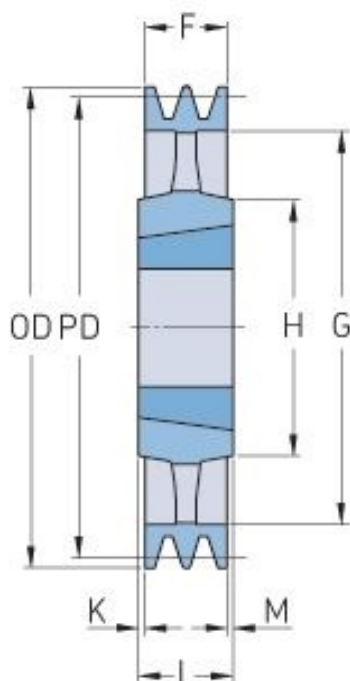

PHP 5SPA355TB

Pitch diameter (mm)	355
Outside diameter (mm)	360.5
Pulley type	4
Bushing no.	3535
Min. bore (mm)	35
Max. bore (mm)	90
F (mm)	80
G (mm)	320
K (mm)	4.5
L (mm)	89
M (mm)	4.5
H (mm)	170
Weight (kg)	22.8