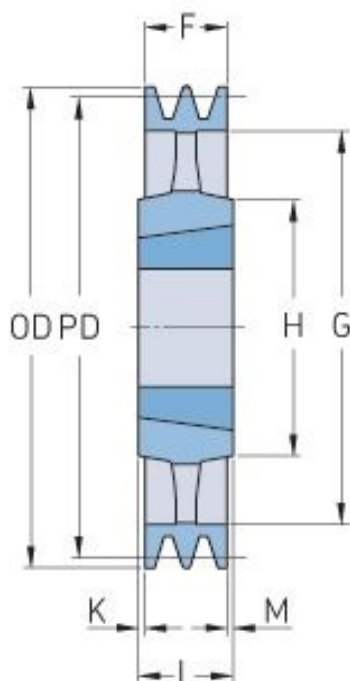

# PHP 5SPA315TB

Pitch diameter (mm)	315
Outside diameter (mm)	320.5
Pulley type	4
Bushing no.	3535
Min. bore (mm)	35
Max. bore (mm)	90
F (mm)	80
G (mm)	280
K (mm)	4.5
L (mm)	89
M (mm)	4.5
H (mm)	170
Weight (kg)	20