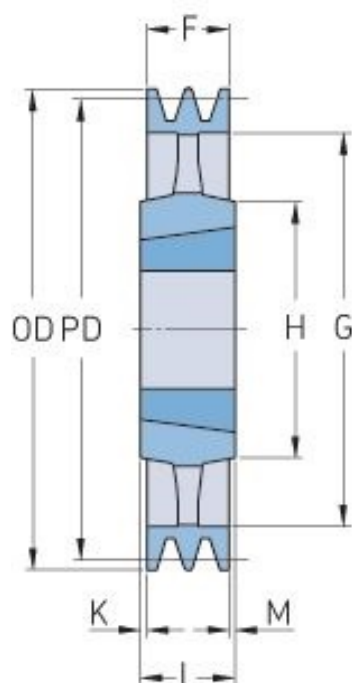

PHP 5SPA280TB

Pitch diameter (mm)	280
Outside diameter (mm)	285.5
Pulley type	4
Bushing no.	3535
Min. bore (mm)	35
Max. bore (mm)	90
F (mm)	80
G (mm)	245
K (mm)	4.5
L (mm)	89
M (mm)	4.5
H (mm)	170
Weight (kg)	17.4