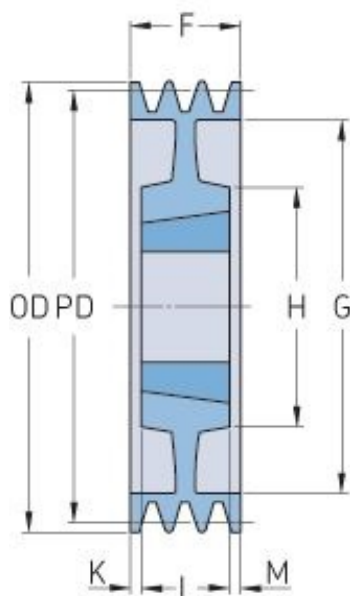

PHP 5SPA250TB

Pitch diameter (mm)	250
Outside diameter (mm)	255.5
Pulley type	7
Bushing no.	3020
Min. bore (mm)	25
Max. bore (mm)	75
F (mm)	80
G (mm)	215
K (mm)	14.5
L (mm)	51
M (mm)	14.5
H (mm)	150
Weight (kg)	11.7