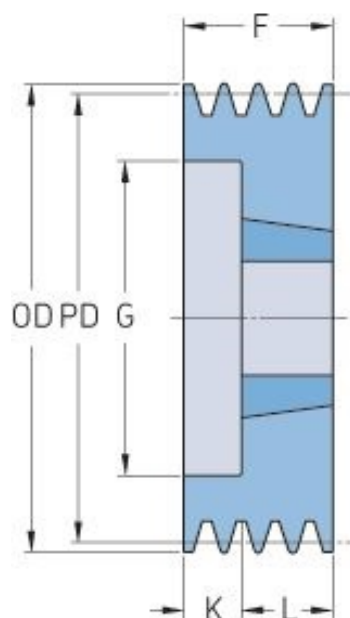

PHP 5SPA224TB

Pitch diameter (mm)	224
Outside diameter (mm)	229.5
Pulley type	2
Bushing no.	3020
Min. bore (mm)	25
Max. bore (mm)	75
F (mm)	80
G (mm)	280
K (mm)	-
L (mm)	51
M (mm)	29
H (mm)	-
Weight (kg)	12.3