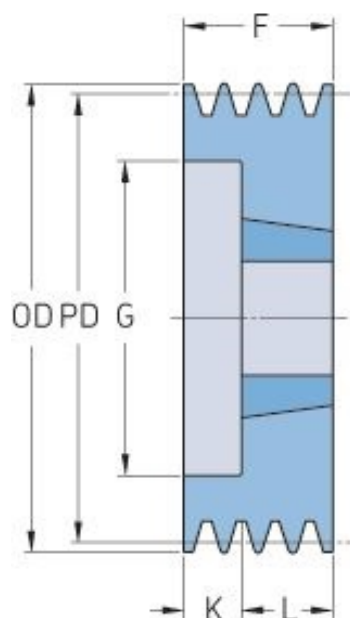

# PHP 5SPA212TB

|                       |       |
|-----------------------|-------|
| Pitch diameter (mm)   | 212   |
| Outside diameter (mm) | 217.5 |
| Pulley type           | 2     |
| Bushing no.           | 3020  |
| Min. bore (mm)        | 25    |
| Max. bore (mm)        | 75    |
| F (mm)                | 80    |
| G (mm)                | 245   |
| K (mm)                | -     |
| L (mm)                | 51    |
| M (mm)                | 29    |
| H (mm)                | -     |
| Weight (kg)           | 10.7  |