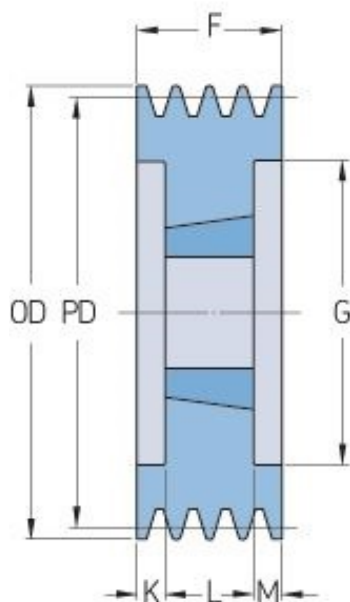

# PHP 5SPA200TB

Pitch diameter (mm)	200
Outside diameter (mm)	205.5
Pulley type	3
Bushing no.	3020
Min. bore (mm)	25
Max. bore (mm)	75
F (mm)	80
G (mm)	215
K (mm)	14.5
L (mm)	51
M (mm)	14.5
H (mm)	-
Weight (kg)	9.1