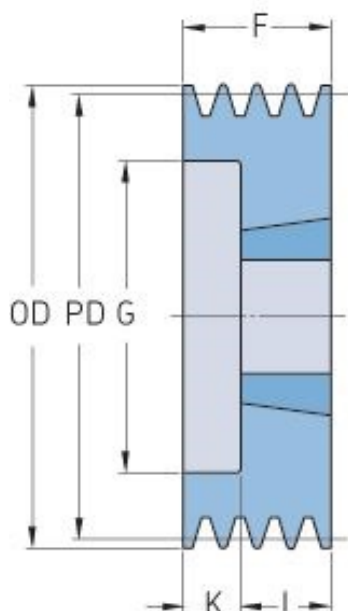

PHP 5SPA112TB

Pitch diameter (mm)	112
Outside diameter (mm)	117.5
Pulley type	6
Bushing no.	2012
Min. bore (mm)	14
Max. bore (mm)	50
F (mm)	80
G (mm)	80
K (mm)	48
L (mm)	32
M (mm)	-
H (mm)	-
Weight (kg)	2.4