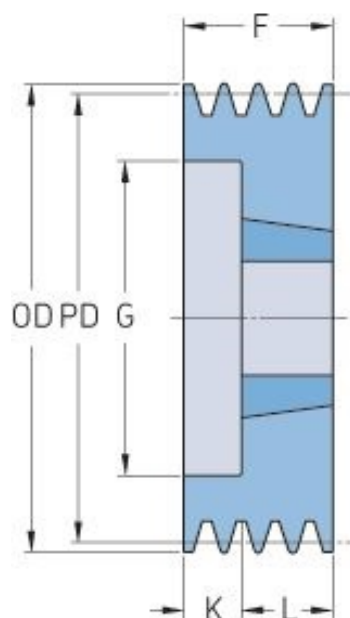

PHP 5SPA100TB

Pitch diameter (mm)	100
Outside diameter (mm)	105.5
Pulley type	2
Bushing no.	1615
Min. bore (mm)	14
Max. bore (mm)	42
F (mm)	80
G (mm)	70
K (mm)	-
L (mm)	38
M (mm)	42
H (mm)	-
Weight (kg)	1.9