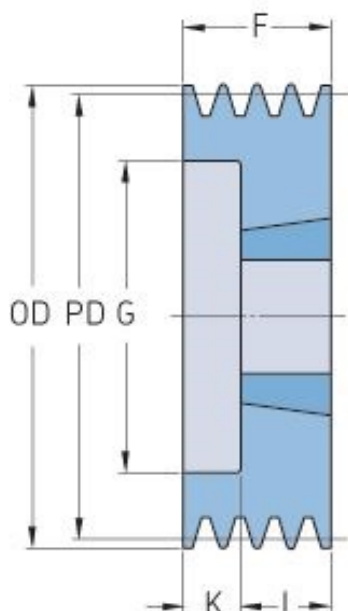

# PHP 4SPZ95TB

Pitch diameter (mm)	95
Outside diameter (mm)	99
Pulley type	6
Bushing no.	1610
Min. bore (mm)	14
Max. bore (mm)	42
F (mm)	52
G (mm)	66
K (mm)	27
L (mm)	25
M (mm)	-
H (mm)	-
Weight (kg)	1.3