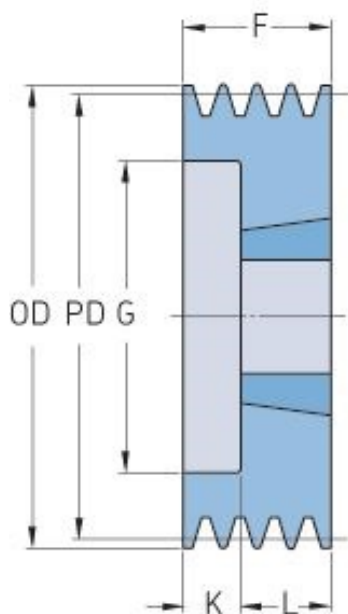

# PHP 4SPZ90TB

Pitch diameter (mm)	90
Outside diameter (mm)	94
Pulley type	6
Bushing no.	1610
Min. bore (mm)	14
Max. bore (mm)	42
F (mm)	52
G (mm)	61
K (mm)	27
L (mm)	25
M (mm)	-
H (mm)	-
Weight (kg)	1.1