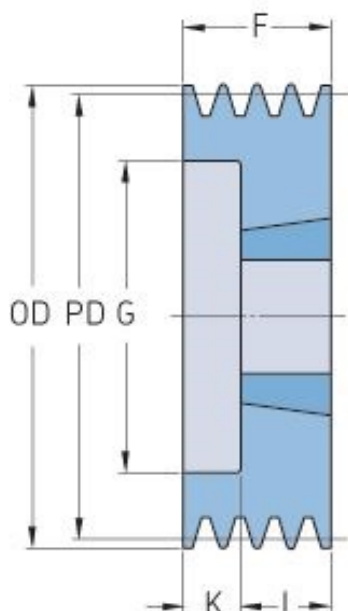

# PHP 4SPZ85TB

Pitch diameter (mm)	85
Outside diameter (mm)	89
Pulley type	6
Bushing no.	1610
Min. bore (mm)	14
Max. bore (mm)	42
F (mm)	52
G (mm)	60
K (mm)	27
L (mm)	25
M (mm)	-
H (mm)	-
Weight (kg)	1