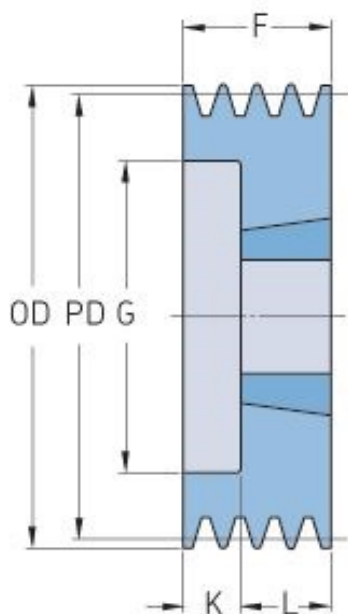

PHP 4SPZ106TB

Pitch diameter (mm)	106
Outside diameter (mm)	110
Pulley type	6
Bushing no.	1610
Min. bore (mm)	14
Max. bore (mm)	42
F (mm)	52
G (mm)	80
K (mm)	27
L (mm)	25
M (mm)	-
H (mm)	-
Weight (kg)	1.6