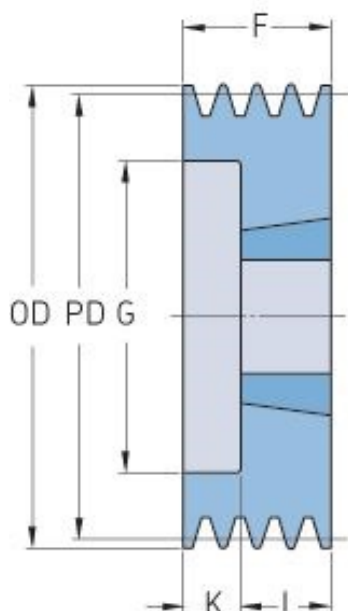

PHP 4SPZ100TB

Pitch diameter (mm)	100
Outside diameter (mm)	104
Pulley type	6
Bushing no.	1610
Min. bore (mm)	14
Max. bore (mm)	42
F (mm)	52
G (mm)	72
K (mm)	27
L (mm)	25
M (mm)	-
H (mm)	-
Weight (kg)	1.4