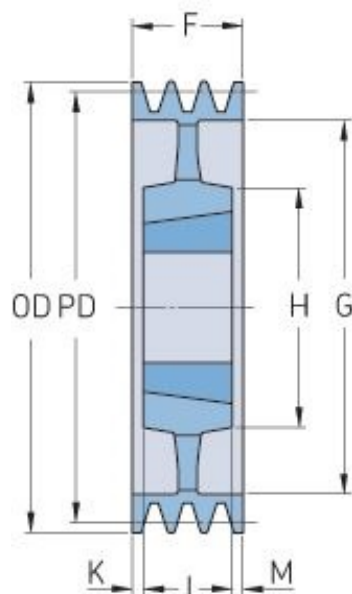

PHP 4SPC530TB

Pitch diameter (mm)	530
Outside diameter (mm)	539.6
Pulley type	5
Bushing no.	4040
Min. bore (mm)	40
Max. bore (mm)	100
F (mm)	111
G (mm)	474
K (mm)	4.5
L (mm)	102
M (mm)	4.5
H (mm)	170
Weight (kg)	52