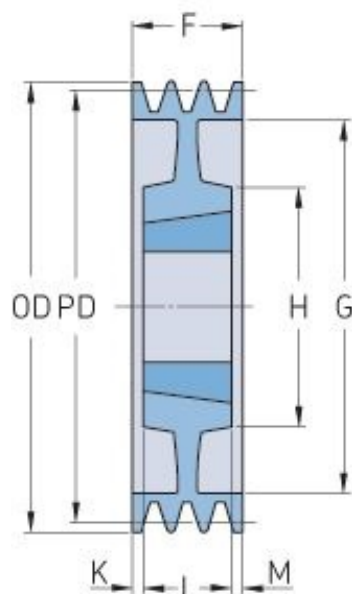

# PHP 4SPC280TB

Pitch diameter (mm)	280
Outside diameter (mm)	289.6
Pulley type	7
Bushing no.	3535
Min. bore (mm)	35
Max. bore (mm)	90
F (mm)	111
G (mm)	224
K (mm)	11
L (mm)	89
M (mm)	11
H (mm)	-
Weight (kg)	25.4