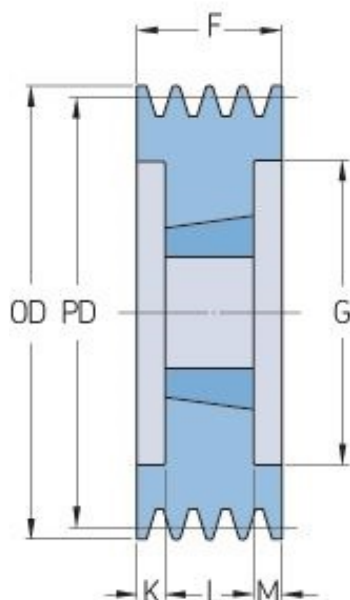

# PHP 4SPC265TB

Pitch diameter (mm)	265
Outside diameter (mm)	274.6
Pulley type	3
Bushing no.	3535
Min. bore (mm)	35
Max. bore (mm)	90
F (mm)	111
G (mm)	209
K (mm)	11
L (mm)	89
M (mm)	11
H (mm)	-
Weight (kg)	22.4