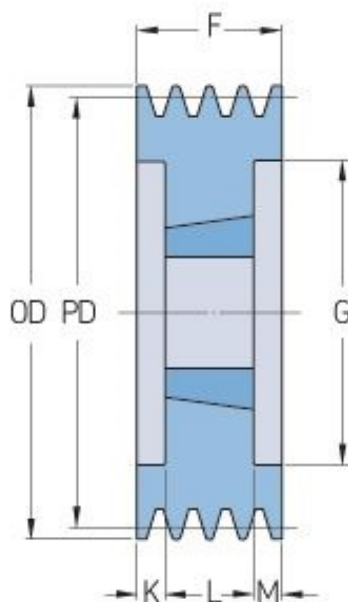

PHP 4SPC236TB

Pitch diameter (mm)	236
Outside diameter (mm)	245.6
Pulley type	3
Bushing no.	3535
Min. bore (mm)	35
Max. bore (mm)	90
F (mm)	111
G (mm)	180
K (mm)	11
L (mm)	89
M (mm)	11
H (mm)	-
Weight (kg)	16.7